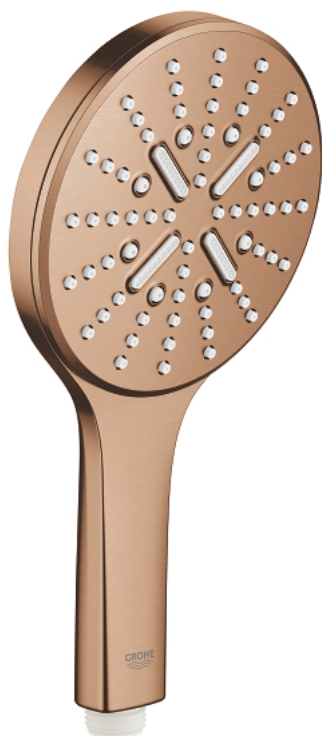

26 574 DL0 RAINSHOWER SMARTACTIVE 130 HAND SHOWER 3 SPRAYS

TOOTE KIRJELDUS

- spray plate brushed warm sunset
- GROHE Rain including DripStop, Jet including DripStop, ActiveMassage
- **GROHE EcoJoy** 9,5 l/min flow limiter
- **GROHE DreamSpray** perfect spray pattern
- **GROHE SmartTip** showering spray selection via push of a ring
- **GROHE RainStart** - hand shower starts always with Rain spray pattern
- **GROHE StarLight** finish
- **SpeedClean** anti-lime system
- **Inner WaterGuide** for a longer life
- universal mounting system, fitting all standard shower hoses
- suitable for instantaneous heater